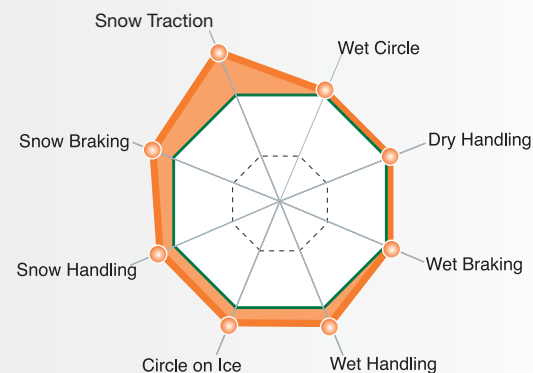

Test Results

Footprint Shape

Better uniform footprint pressure distribution ensures better dry and wet grip performance.

Size & Specifications